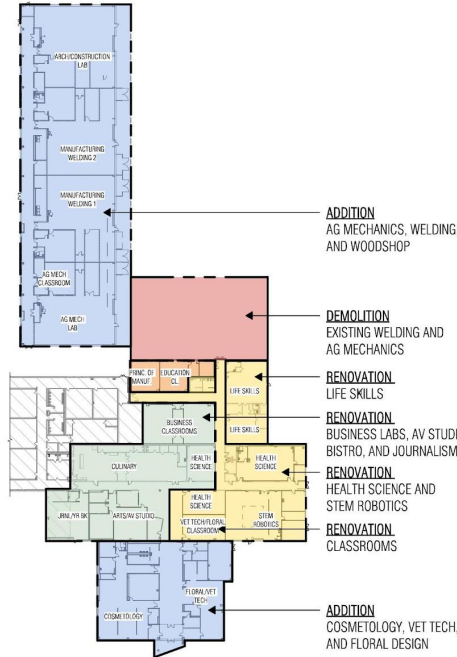

BRAZOSPORT HIGH SCHOOL CTE ADDITIONS AND RENOVATIONS & PRIORITY 1 - 2019 BOND

Brazosport ISD

Scale: 1" = 80'-0"

Freeport, Texas

02/15/23

Brazosport High School CTE

Brazosport High School CTE

Brazosport High School CTE