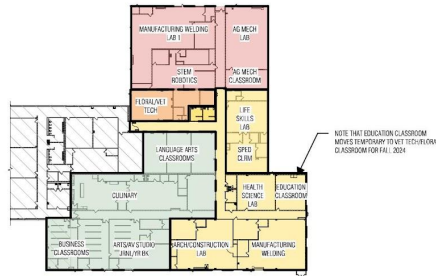

BRAZOSPORT HIGH SCHOOL CTE ADDITIONS AND RENOVATIONS & PRIORITY 1 - 2019 BOND

Brazosport ISD

Scale: 1" = 80'-0"

Freeport, Texas

02/15/23

Brazosport High School CTE

Brazosport High School CTE

Brazosport High School CTE